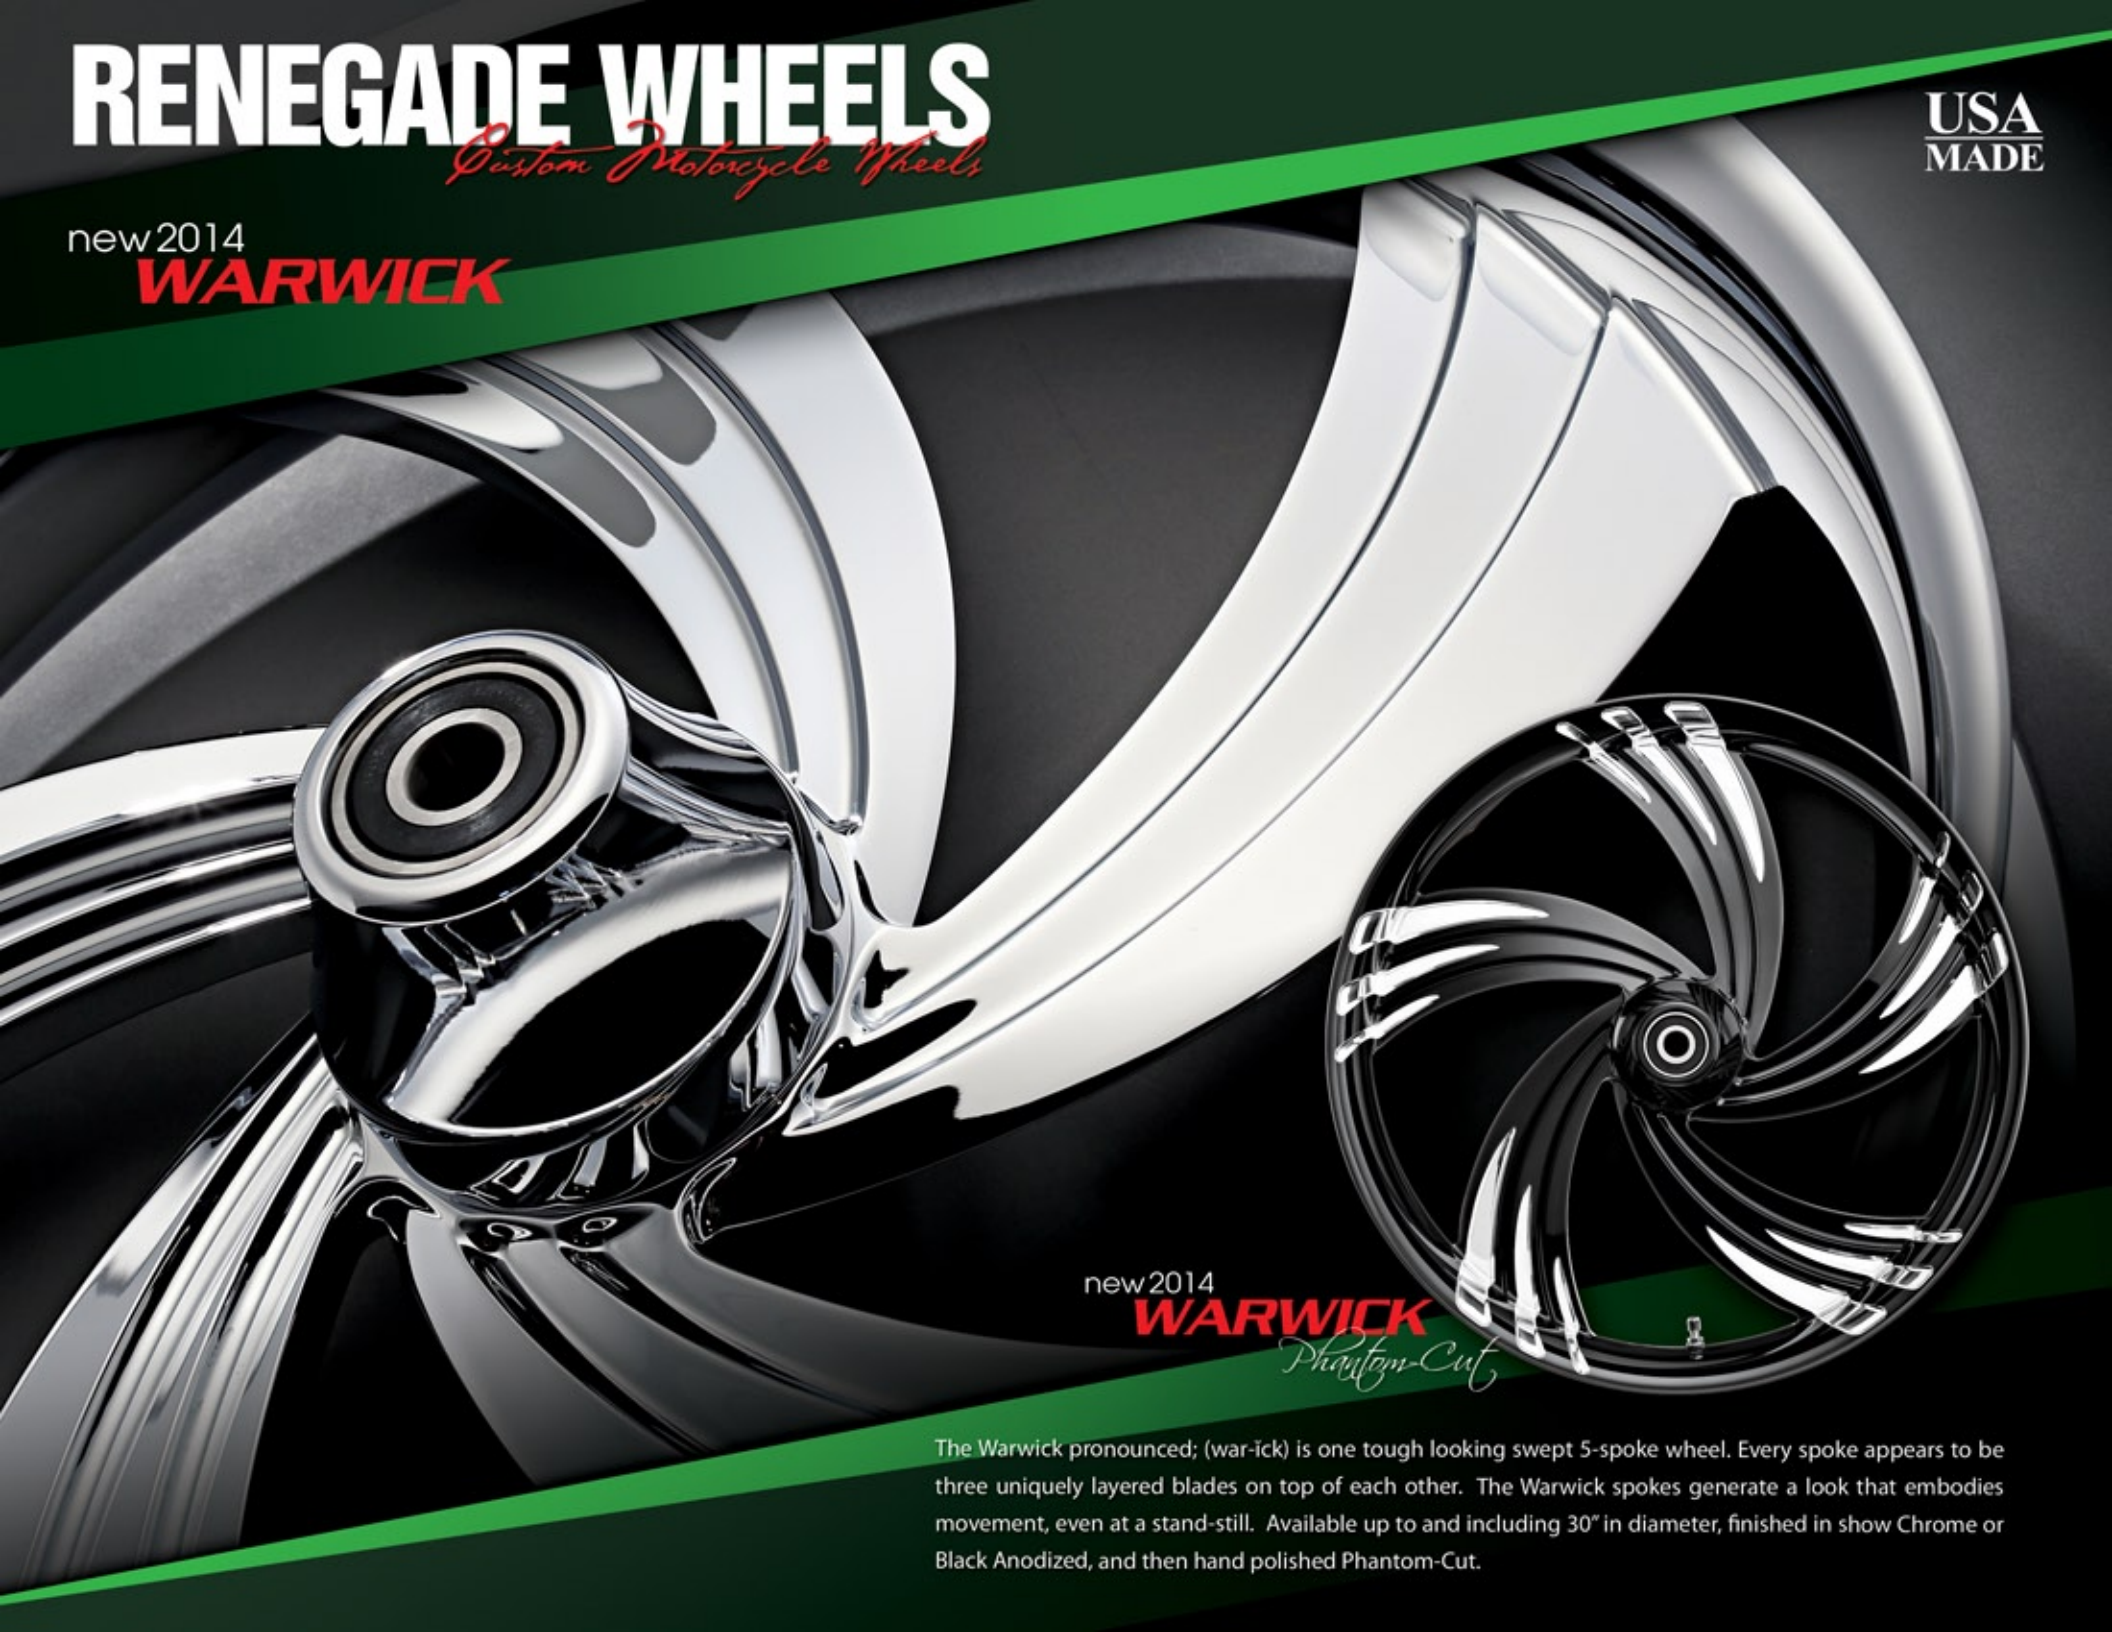

RENEGADE WHEELS

Custom Motorcycle Wheels

USA
MADE

new 2014

WARWICK

new 2014

WARWICK

Phantom-Cut

The Warwick pronounced; (war-ick) is one tough looking swept 5-spoke wheel. Every spoke appears to be three uniquely layered blades on top of each other. The Warwick spokes generate a look that embodies movement, even at a stand-still. Available up to and including 30" in diameter, finished in show Chrome or Black Anodized, and then hand polished Phantom-Cut.